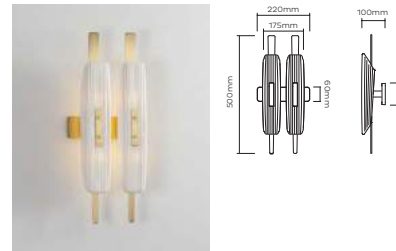

GLAIVE WALL LIGHT DOUBLE *Summer 2022
BRUSHED BRASS

GLV0021 – Glaive Wall Light Double
Materials = Brass, Fine Bone China
Brushed Brass lacquered as standard
Custom finishes available
12W / 1000lm / 2700k / CRI>80
4 x 3W LED G9-240V or E12-120V (supplied)
Mains dimmable / TRIAC
Weight = 3.5kg net, 4.2kg gross
Standard lead time = 4 - 6 weeks
Wall Bracket = Brushed brass wall bracket H60 x W220mm
Releases 2022