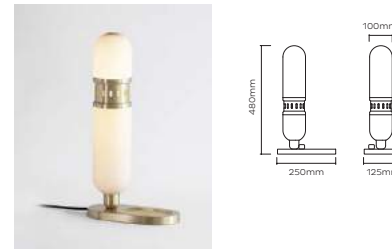

OCC0030 - Occulo Table Lamp, Brushed Brass
OCC0031 - Occulo Table Lamp, Dark Bronze
OCC0032 - Occulo Table Lamp, Satin Nickel
Materials = Brass, Glass
Brushed Brass lacquered as standard
6W / 400lm / 2700k / CRI>80
1 x LED E27/26 T-30 lamp (supplied)
non-dimmable / IP20
Weight = 2.5kg net, 3kg gross
Standard lead time = 4 - 6 weeks
Cord = 200cm fabric cord provided
Inline switch on cord

Brushed Brass - £ 1,063 (+IVA)
Dark Bronze - £ 1,157 (+IVA)
Satin Nickel - £ 1,094 (+IVA)
OCCULO WALL LIGHT
BRUSHED BRASS, BRONZED BRASS OR NICKEL