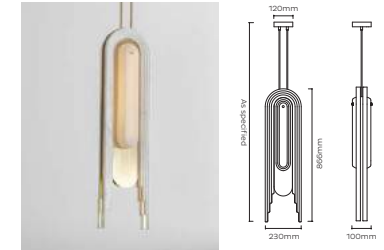

VIMA PENDANT LIGHT XL £ 9,000 (+IVA)
BRUSHED BRASS

VMA0011 - Vima Pendant Light XL
Materials = Brass, Alabaster, Glass
Brushed brass as standard
13W / 1100lm / 2700k / CRI>80
Driver = 20W external driver
Mains dimmable / TRIAC
DALI / Bluetooth dimming available
Weight = 16kg net, 17kg gross
Standard lead time = 6 - 10 weeks
Ceiling Canopy = Brushed brass
round ceiling canopy H30 x R120mm
Custom brass drop rod at specified length