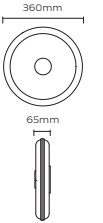

BRN0021 – Beran Wall Light Large – Brass
BRN0023 – Beran Wall Light Large – Nickel
Materials = Brass, Alabaster
Metalwork lacquered as standard
6W / 700lm (source) / 2700k / CRI>90
Integrated 120/240V Mains LED
Mains dimmable / TRIAC / IP65
Weight = 4.4kg net, 6kg gross
Standard lead time = 4 - 6 weeks
Wall plate = White 120mm wall plate
89mm (3.5in) mounting template