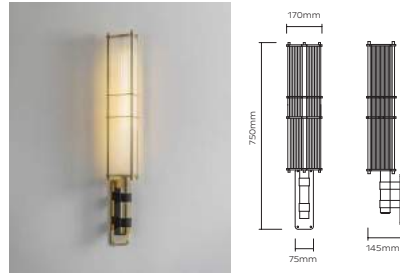

ARBOR WALL LIGHT £ 2,145 (+IVA)
SATIN BRASS