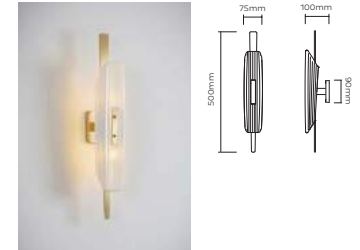

**FLAGON CLUSTER 3** £ 1,800 (+IVA)  
BRUSHED BRASS

FLG0011 - Flagon Cluster 3  
Materials = Brass  
Brushed Brass lacquered and black detailing as standard  
Custom finishes available  
9W / 750lm / 2700k / CRI>80  
3 x 3W LED G9-240V or E12-120V (supplied)  
Mains dimmable / TRIAC  
Weight = 6kg net, 7kg gross  
Standard lead time = 4 - 6 weeks  
Ceiling Canopy = Brushed brass round ceiling canopy H30 x R120mm  
Adjustable 200cm fabric cord provided

**FLAGON CHANDELIER 10** £ 6,000 (+IVA)  
BRUSHED BRASS

FLG0013 - Flagon Chandelier 10  
Materials = Brass  
Brushed Brass lacquered and black detailing as standard  
Custom finishes available  
30W / 2500lm / 2700k / CRI>80  
10 x 3W LED G9-240V or E12-120V (supplied)  
Mains dimmable / TRIAC  
Weight = 16kg net, 18kg gross  
Standard lead time = 4 - 6 weeks  
Ceiling Canopy = Brushed brass round ceiling canopy H30 x R120mm  
Adjustable 200cm fabric cord provided

**GLAIVE PENDANT LIGHT** £ 2,625 (+IVA)  
BRUSHED BRASS

GLV0010 – Glaive pendant Light  
Materials = Brass, Fine Bone China  
Brushed Brass lacquered as standard  
Custom finishes available  
18W / 1500lm / 2700k / CRI>80  
6 x 3W LED G9-240V or E12-120V (supplied)  
Mains dimmable / TRIAC  
Weight = 8kg net, 10kg gross  
Standard lead time = 4 - 6 weeks  
Ceiling Canopy = Brushed brass round ceiling canopy H30 x R116mm  
Custom brass drop rod at specified length

**GLAIVE WALL LIGHT SINGLE** £ 983 (+IVA)  
BRUSHED BRASS

GLV0020 – Glaive Wall Light Single  
Materials = Brass, Fine Bone China  
Brushed Brass lacquered as standard  
Custom finishes available  
6W / 500lm / 2700k / CRI>80  
2 x 3W LED G9-240V or E12-120V (supplied)  
Mains dimmable / TRIAC  
Weight = 1.6kg net, 2kg gross  
Standard lead time = 4 - 6 weeks  
Wall Bracket = Brushed brass wall bracket H90 x W50mm