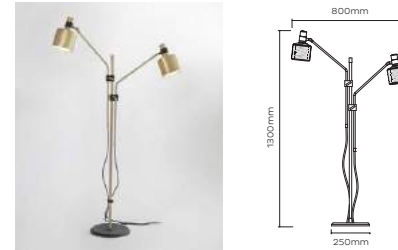

RIDDLE DOUBLE FLOOR LAMP £ 2,025 (+IVA)
BRUSHED BRASS