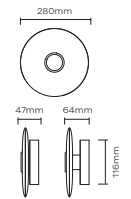

BDE0021 – Bide Wall Light Large – Brass
BDE0023 – Bide Wall Light Large – Nickel
Materials = Brass, Alabaster
Metalwork lacquered as standard
6W / 700lm (source) / 2700k / CRI>90
Integrated 120/240V Mains LED
Mains dimmable / TRIAC / IP65
Weight = 2.3kg net, 3.4kg gross
Standard lead time = 4 - 6 weeks
Wall plate = White 116mm wall plate
3.5in/100mm mounting template