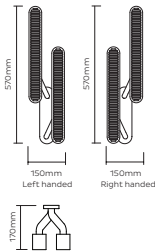

CLT0022 – Colt Wall Light
Double – Left
CLT0023 – Colt Wall Light
Double – Right
Materials = Brass
Brushed Brass lacquered
as standard
31W / 2900lm / 2700k / CRI>80
2 x Integrated 24V LED module
Mains dimmable / TRIAC
Driver = 2 x 20W LED Integrated
driver
Weight = 7.8kg net, 10kg gross
Standard lead time = 4 - 6 weeks
Wall plate =
Brushed brass wallplate -
H230 x W60mm