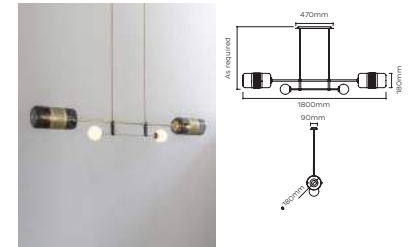

LIZAK PENDANT LIGHT £ 3,282 (+IVA)
BRUSHED OR BRONZED BRASS

LSK0010 – Lizak Pendant Light – Peacock / Brass
LSK0011 – Lizak Pendant Light – Smoked / Brass
LSK0012 – Lizak Pendant Light – Amber / Bronze

Materials = Brass, Aluminium, Glass
Brushed brass lacquered w/ black detail
Bronzed brass waxed w/ white detail
>6W / >500lm / 2700k / CRI>80
2 x 3W LED G9-240V or E12-120V (supplied)
2 x E27/26 LED filament lamp (not supplied)
Mains dimmable / TRIAC

Weight = 12.5kg net, 16kg gross
Standard lead time = 4 - 6 weeks
Ceiling Canopy = Brushed brass ceiling canopy
L470 x W90 x H20mm
2 x Adjustable suspension cables

OR
Custom brass drop rod at specified length