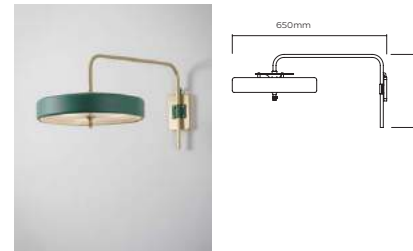

REVOLVE WALL LIGHT £ 1,170 (+IVA)
BRUSHED BRASS

RVL0020 – Revolve Wall - Black
RVL0021 – Revolve Wall - Blue
RVL0022 – Revolve Wall - White
RVL0023 – Revolve Wall - Green
RVL0024 – Revolve Wall - Oxblood
Materials = Brass, Aluminium, Polycarbonate
9W / 750lm / 2700k / CRI>80
3 x 3W LED G9-240V or E12-120V (supplied)
Mains dimmable / TRIAC
Weight = 5.7kg net, 6.5kg gross
Standard lead time = 4 - 6 weeks
Wall Plate = Brass wall plate
H130 x W75mm