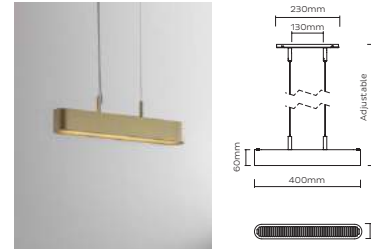

COLT

COLT PENDANT SINGLE £ 1,013 (+IVA)
BRUSHED BRASS

CLT0010 – Colt Pendant Single
Materials = Brass
Brushed Brass lacquered as standard
15.5W / 1450lm / 2700k / CRI>80
Integrated 24V LED module
Mains dimmable / TRIAC
Driver = 1 x 20W LED Integrated driver
Weight = 4.5kg net, 5.5kg gross
Standard lead time = 4 - 6 weeks
Ceiling canopy =
1 x Brushed brass canopy - 230L x 60W
2 x Adjustable suspension cables