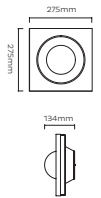

KN50020 – Kins Wall Light - Black
KN50021 – Kins Wall Light - White
Materials = Brass, Aluminium, Glass.
Brushed Brass lacquered as standard
3W / 250lm / 2700k / CRI>80
1x 3W LED G9-240V or E12-120V (supplied)
Mains dimmable / TRIAC
Weight = 4kg net, 5kg gross
Standard lead time = 4 - 6 weeks
Wall Plate = 124mm round wall plate