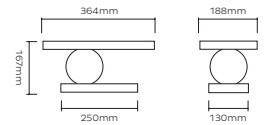

CORBEL TABLE LAMP £ 3,313 (+IVA)
BRUSHED BRASS

COR0030 – Corbel Table Lamp - Green
COR0031 – Corbel Table Lamp - White
COR0032 – Corbel Table Lamp - Black
Materials = Brass, Marble
Polished brass lacquered as standard
Guatemalan green, Carrara white or Black Nero marble
12.2W / 1200lm / 2700k / CRI>80
Integrated 24V LED module
Mains Dimmable
Weight = 7.5kg net, 8kg gross
Standard lead time = 4 - 6 weeks
Cord = 200cm fabric cord provided
Inline switch on cord

CORBEL