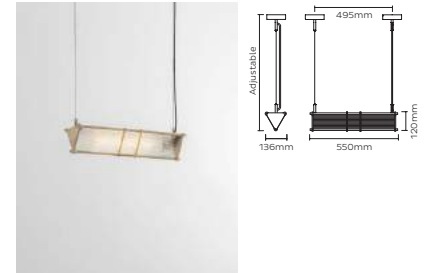

ARBOR LINEAR PENDANT 1 *Summer 2022
SATIN BRASS

ARB0014 – Arbor Linear Pendant 1 – Satin Brass
Materials = Brass, Acrylic
Brushed brass as standard
Custom finishes available
6W / 420lm / 2700k / CRI>80
1 x 6W LED E26-120V or E27-240V (supplied)
Non-dimmable
Weight = 4kg net, 5kg gross
Standard lead time = 4 - 6 weeks
Ceiling Canopy = Brushed brass round ceiling canopy H30 x R116mm
Releasing 2022