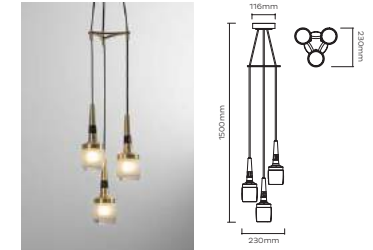

FLAGON CLUSTER 3 £ 1,800 (+IVA)
BRUSHED BRASS

FLG0011 - Flagon Cluster 3
Materials = Brass
Brushed Brass lacquered and black detailing as standard
Custom finishes available
9W / 750lm / 2700k / CRI>80
3 x 3W LED G9-240V or E12-120V (supplied)
Mains dimmable / TRIAC
Weight = 6kg net, 7kg gross
Standard lead time = 4 - 6 weeks
Ceiling Canopy = Brushed brass round ceiling canopy H30 x R120mm
Adjustable 200cm fabric cord provided