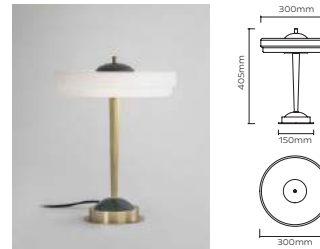

TRAVE TABLE LAMP £ 1,425 (+IVA)
BRUSHED BRASS

TRV0030 – Trave Table Lamp – Green
TRV0031 – Trave Table Lamp – White
Materials = Brass, Glass, Stone
Brushed brass lacquered as standard
Guatemalan green or Carrara white marble
6W / 500lm / 2700k / CRI>80
2 x 3W LED G9-240V or E12-120V (supplied)
Mains dimmable / TRIAC (available)
Weight = 7kg net, 8kg gross
Standard lead time = 4 - 6 weeks
Cord = 200cm fabric cord provided
Inline switch on cord