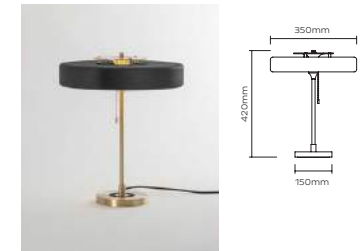

REVOLVE TABLE LAMP £ 1,275 (+IVA)
BRUSHED BRASS

RVL0030 – Revolve Table Lamp - Black
RVL0031 – Revolve Table Lamp - Blue
RVL0032 – Revolve Table Lamp - White
RVL0033 – Revolve Table Lamp - Green
RVL0034 – Revolve Table Lamp - Oxblood
Materials = Brass, Aluminium, Polycarbonate
9W / 750lm / 2700k / CRI>80
3 x 3W LED G9-240V or E12-120V (supplied)
Mains dimmable / TRIAC
Weight = 7kg net, 7.6kg gross
Standard lead time = 4 - 6 weeks
Cord = 200cm fabric cord provided
Pull chain switch on lamp

REVOLVE