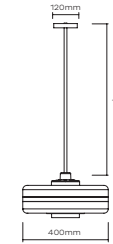

MSN0010 - Masina Pendant Light
Materials = Brass, Steel, Glass
Brushed Brass lacquered as standard
1 x LED E27/26 lamp (not supplied)
Mains dimmable / TRIAC / IP20
Weight = 8kg net, 9kg gross
Standard lead time = 4 - 6 weeks
Ceiling Canopy = Brushed brass round ceiling canopy H30 x R116mm
Custom brass drop rod at specified length