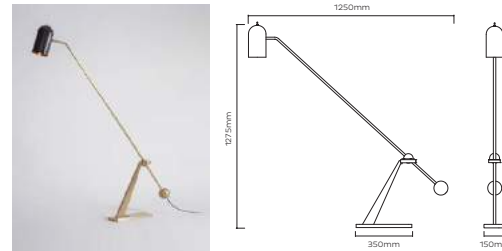

STASIS FLOOR LAMP £ 3,750 (+IVA)
BRUSHED BRASS

ST50040 – Stasis Floor Lamp - Bronze
ST50042 – Stasis Floor Lamp - Polished Copper
Materials = Brass, Copper
Brushed brass lacquered as standard
Custom finishes available
1x LED E27/26 lamp (not supplied)
LED lamp only MAX 20W
Mains dimmable / TRIAC
Weight = 20kg net, 22kg gross
Standard lead time = 4 - 6 weeks
Cord = 200cm fabric cord provided
Toggle switch on shade