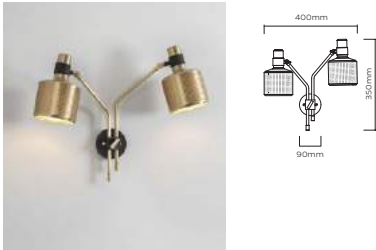

RIDDLE DOUBLE WALL LIGHT £ 1,050 (+IVA)
BRUSHED BRASS