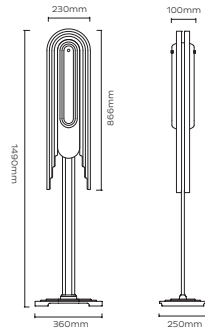

BERT FRANK

VIMA FLOOR LAMP £ 11,250 (+IVA)
BRUSHED BRASS