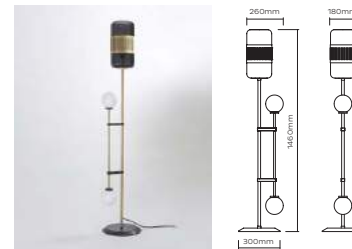

LIZAK FLOOR LAMP £ 2,250 (+IVA)
BRUSHED OR BRONZED BRASS

LSK0040 – Lizak Floor Lamp – Peacock / Brass
LSK0041 – Lizak Floor Lamp – Smoked / Brass
LSK0042 – Lizak Floor Lamp – Amber / Bronze

Materials = Brass, Aluminium, Glass, Marble
Brushed brass lacquered w/ black detail
Bronzed brass waxed w/ white detail
>6W / >500lm / 2700k / CRI>80
2 x 3W LED G9-240V or E12-120V (supplied)
1 x E27/26 LED filament lamp (not supplied)
Mains dimmable / TRIAC available

Weight = 10kg net, 18kg gross
Standard lead time = 4 - 6 weeks
Cord = 200cm fabric cord provided
Inline switch on cord