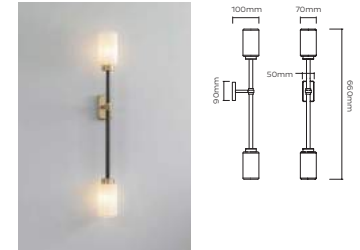

Weight = 3.5kg net, 4.5kg gross  
Standard lead time = 4 - 6 weeks  
Ceiling Canopy = Brushed brass round ceiling canopy  
H30 x R120mm  
Custom brass drop rod at specified length

**FAROL WALL LIGHT SINGLE** £ 810 (+IVA)  
OPAL OR SMOKED GLASS