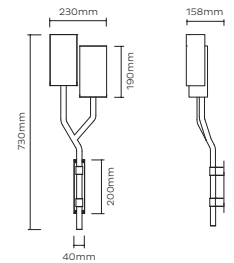

YEW WALL LIGHT £ 1,118 (+IVA)
BRUSHED BRASS

- YEW0020 – Yew Wall Light Left - Black
- YEW0021 – Yew Wall Light Left - White
- YEW0022 – Yew Wall Light Right - Black
- YEW0023 – Yew Wall Light Right - White

Materials = Brass, Fabric, Aluminium
Brushed brass lacquered as standard
Powder coated brackets

2x LED E27/26 lamp (not supplied)

LED lamp only MAX 20W

Mains dimmable / TRIAC

Weight = 2.5kg net, 3.5kg gross

Standard lead time = 4 - 6 weeks

Wall Plate = Brushed brass wall box
200 x 40mm

YEW