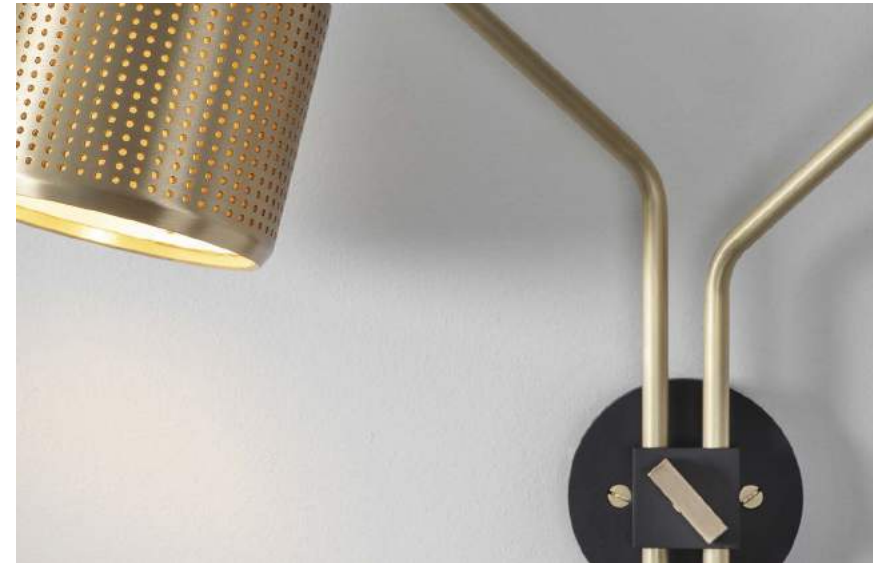

RIDDLE DOUBLE WALL LIGHT £ 1,050 (+IVA)
BRUSHED BRASS

RDL0021 – Riddle Double Wall Light
Materials = Brass
Brushed brass lacquered, Black textured powdercoat. Custom finishes available.
6W / 500lm / 2700k / CRI>80
2 x 3W LED G9-240V or E12-120V (supplied)
Mains dimmable / TRIAC
Weight = 5kg net, 6kg gross
Standard lead time = 4 - 6 weeks
Wall Plate = Brushed brass 80mm wall plate as standard

RIDDLE SINGLE TABLE LAMP £ 975 (+IVA)
BRUSHED BRASS

RDL0030 – Riddle Single Table Lamp
Materials = Brass
Brushed brass lacquered, Black textured powdercoat. Custom finishes available.
3W / 250lm / 2700k / CRI>80
1 x 3W LED G9-240V or E12-120V (supplied)
Mains dimmable / TRIAC (available)
Weight = 1.8kg net, 2.5kg gross
Standard lead time = 4 - 6 weeks
Cord = 200cm fabric cord provided
Toggle switch on base

RIDDLE DOUBLE FLOOR LAMP £ 2,025 (+IVA)
BRUSHED BRASS

RDL0041 – Riddle Double Floor Lamp
Materials = Brass
Brushed brass lacquered, Black textured powdercoat. Custom finishes available.
6W / 500lm / 2700k / CRI>80
2 x 3W LED G9-240V or E12-120V (supplied)
Mains dimmable / TRIAC (available)
Weight = 18kg net, 20kg gross
Standard lead time = 4 - 6 weeks
Cord = 200cm fabric cord provided
Inline foot switch on cord

RIDDLE DOUBLE TABLE LAMP £ 1,275 (+IVA)
BRUSHED BRASS

RDL0032 – Riddle Double Table Lamp
Materials = Brass
Brushed brass lacquered, Black textured powdercoat. Custom finishes available.
6W / 500lm / 2700k / CRI>80
2 x 3W LED G9-240V or E12-120V (supplied)
Mains dimmable / TRIAC (available)
Weight = 13kg net, 14.5kg gross
Standard lead time = 4 - 6 weeks
Cord = 200cm fabric cord provided
Toggle switch on base

RIDDLE SINGLE FLOOR LAMP £ 1,688 (+IVA)
BRUSHED BRASS