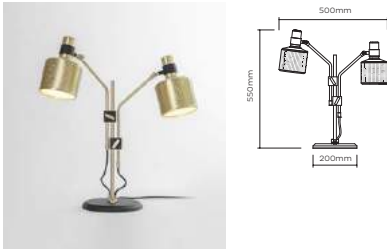

RIDDLE DOUBLE TABLE LAMP £ 1,275 (+IVA)
BRUSHED BRASS