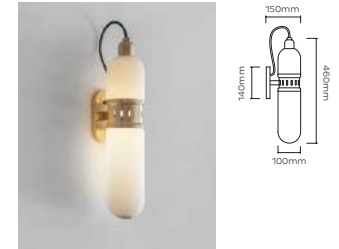

# OCCULO

Brushed Brass - £ 994 (+IVA)  
 Dark Bronze - £ 994 (+IVA)  
 Satin Nickel - £ 938 (+IVA)  
**OCCULO PENDANT LIGHT**  
 BRUSHED BRASS, BRONZED BRASS OR NICKEL

OCC0010 - Occulo Pendant Light, Brushed Brass  
 OCC0011 - Occulo Pendant Light, Dark Bronze  
 OCC0012 - Occulo Pendant Light, Satin Nickel  
 Materials = Brass, Glass  
 Brushed Brass lacquered as standard  
 6W / 400lm / 2700k / CRI>80  
 1 x LED E27/26 T-30 lamp (supplied)  
 non-dimmable / IP20  
 Weight = 2.5kg net, 3kg gross  
 Standard lead time = 4 - 6 weeks  
 Ceiling Canopy = Brushed brass round ceiling canopy H30 x R116mm

Brushed Brass - £ 994 (+IVA)  
 Dark Bronze - £ 1,094 (+IVA)  
 Satin Nickel - £ 1,063 (+IVA)  
**OCCULO SIDE TABLE LAMP**  
 BRUSHED BRASS, BRONZED BRASS OR NICKEL

OCC0030 - Occulo Table Lamp, Brushed Brass  
 OCC0031 - Occulo Table Lamp, Dark Bronze  
 OCC0032 - Occulo Table Lamp, Satin Nickel  
 Materials = Brass, Glass  
 Brushed Brass lacquered as standard  
 6W / 400lm / 2700k / CRI>80  
 1 x LED E27/26 T-30 lamp (supplied)  
 non-dimmable / IP20  
 Weight = 2.5kg net, 3kg gross  
 Standard lead time = 4 - 6 weeks  
 Cord = 200cm fabric cord provided  
 Inline switch on cord

Brushed Brass - £ 1,063 (+IVA)  
 Dark Bronze - £ 1,157 (+IVA)  
 Satin Nickel - £ 1,094 (+IVA)  
**OCCULO WALL LIGHT**  
 BRUSHED BRASS, BRONZED BRASS OR NICKEL

OCC0020 - Occulo Wall Light, Brushed Brass  
 OCC0021 - Occulo Wall Light, Dark Bronze  
 OCC0022 - Occulo Wall Light, Satin Nickel  
 Materials = Brass, Glass  
 Brushed Brass lacquered as standard  
 6W / 400lm / 2700k / CRI>80  
 1 x LED E27/26 T-30 lamp (supplied)  
 non-dimmable / IP20  
 Weight = 2.6kg net, 3kg gross  
 Standard lead time = 4 - 6 weeks  
 Wall Plate = Brass/Bronzed wall plate H140 x W60mm