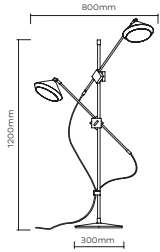

SHR0040 - Shear Floor Lamp - Black
SHR0041 - Shear Floor Lamp - White
Materials = Brass, Aluminium
Brushed brass lacquered as standard
Custom finishes available
6W / 500lm / 2700k / CRI>80
2 x 3W LED G9-240V or E12-120V
(supplied)
Mains dimmable / TRIAC available
Weight = 18kg net, 20kg gross
Standard lead time = 4 - 6 weeks
Cord = 200cm fabric cord provided
Inline foot switch on cord