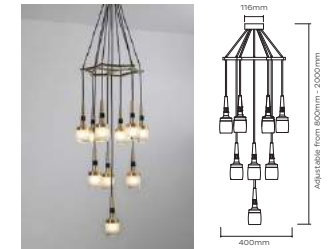

FLAGON CHANDELIER 10 £ 6,000 (+IVA)
BRUSHED BRASS

FLG0013 - Flagon Chandelier 10
Materials = Brass
Brushed Brass lacquered and black detailing as standard
Custom finishes available
30W / 2500lm / 2700k / CRI>80
10 x 3W LED G9-240V or E12-120V (supplied)
Mains dimmable / TRIAC
Weight = 16kg net, 18kg gross
Standard lead time = 4 - 6 weeks
Ceiling Canopy = Brushed brass round ceiling canopy H30 x R120mm
Adjustable 200cm fabric cord provided