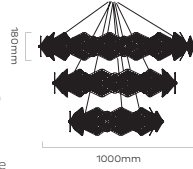

# SEEDGE

**SEEDGE PENDANT LIGHT** £ 600 (+IVA)  
BRUSHED BRASS

SDG0010 – Sedge Pendant Light  
Materials = Brass, Glass  
Brushed brass lacquered as standard  
3W / 250lm / 2700k / CRI>80  
1 x 3W LED G9-240V or E12-120V (supplied)  
Mains dimmable / TRIAC  
Weight = 3kg net, 4kg gross  
Standard lead time = 4 - 6 weeks  
Ceiling Canopy = Brushed brass  
round ceiling canopy H30 x R116mm  
Adjustable 200cm fabric cord provided