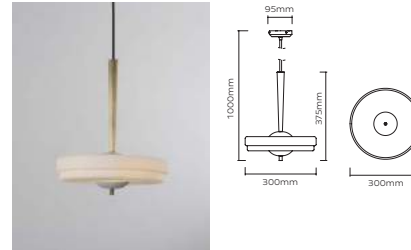

# TRAVE

**TRAVE PENDANT LIGHT** £ 1,050 (+IVA)  
BRUSHED BRASS

TRV0010 – Trave Pendant Light – Green  
TRV0011 – Trave Pendant Light – White  
Materials = Brass, Glass, Stone  
Brushed brass lacquered as standard  
Guatemalan green or Carrara white marble  
6W / 500lm / 2700k / CRI>80  
2 x 3W LED G9-240V or E12-120V (supplied)  
Mains dimmable / TRIAC  
Weight = 6kg net, 7kg gross  
Standard lead time = 4 - 6 weeks  
Ceiling Canopy = Brushed brass  
round ceiling canopy H30 x R116mm  
Adjustable 200cm fabric cord provided