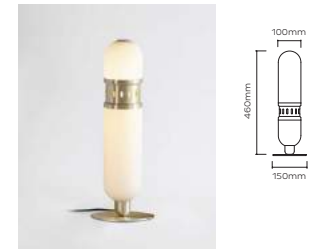

OCC0035 - Occulo Side Table Lamp, Brushed Brass
OCC0036 - Occulo Side Table Lamp, Dark Bronze
OCC0037 - Occulo Side Table Lamp, Satin Nickel
Materials = Brass, Glass
Brushed Brass lacquered as standard
6W / 400lm / 2700k / CRI>80
1 x LED E27/26 T-30 lamp (supplied)
non-dimmable / IP20
Weight = 2.5kg net, 3kg gross
Standard lead time = 4 - 6 weeks
Cord = 200cm fabric cord provided
Switch on base