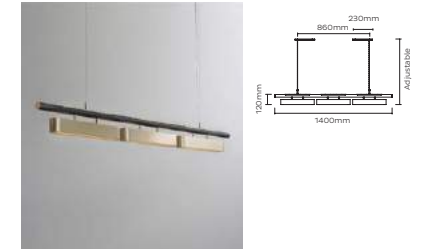

COLT PENDANT TRIPLE £ 2,940 (+IVA)
BRUSHED BRASS

CLT0011 – Colt Pendant Triple
Materials = Brass, Steel
Brushed Brass lacquered as standard
46.5W / 4350lm / 2700k / CRI>80
3 x Integrated 24V LED module
Mains dimmable / TRIAC
Driver = 3 x 20W LED Integrated driver
Weight = 12kg net, 18kg gross
Standard lead time = 4 - 6 weeks
Ceiling canopy =
2 x Brushed brass canopy 230L x 60W
2 x Adjustable suspension cables