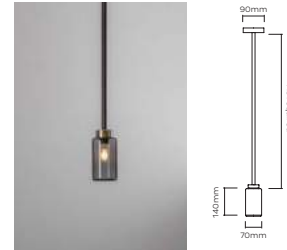

FAROL

FAROL PENDANT LIGHT £ 657 (+IVA)
OPAL OR SMOKED GLASS

FRL0010 – Farol Pendant Light – Opal
FRL0011 – Farol Pendant Light – Smoked

Materials = Brass, Glass
Bronzed brass waxed as standard
Custom finishes available
3W / 250lm / 2700k / CRI>80
1 x 3W LED G9-240V or E12-120V (supplied)
Mains dimmable / TRIAC

Weight = 3.5kg net, 4.5kg gross
Standard lead time = 4 - 6 weeks
Ceiling Canopy = Brushed brass round ceiling canopy
H30 x R120mm
Custom brass drop rod at specified length

FAROL WALL LIGHT SINGLE £ 810 (+IVA)
OPAL OR SMOKED GLASS