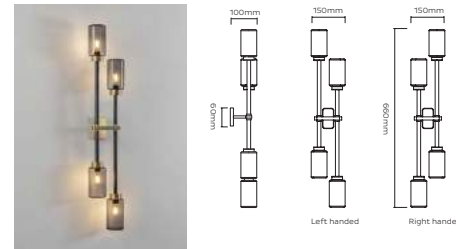

Weight = 3.5kg net, 4.5kg gross  
Standard lead time = 4 - 6 weeks  
Ceiling Canopy = Brushed brass round ceiling canopy  
H30 x R120mm  
Custom brass drop rod at specified length

**FAROL WALL LIGHT SINGLE** £ 810 (+IVA)  
OPAL OR SMOKED GLASS

Weight = 2.35kg net, 2.5kg gross  
Standard lead time = 4 - 6 weeks  
Wall Bracket = Brushed brass wall bracket  
H90 x W50mm

**FAROL WALL LIGHT DOUBLE** £ 1,219 (+IVA)  
OPAL OR SMOKED GLASS

FRL0022 – Farol Wall Left Double – Opal  
FRL0023 – Farol Wall Left Double – Smoked  
FRL0024 – Farol Wall Right Double – Opal  
FRL0025 – Farol Wall Right Double – Smoked