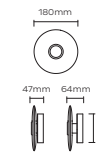

BDE0020 – Bide Wall Light Small – Brass
BDE0022 – Bide Wall Light Small – Nickel
Materials = Brass, Alabaster
Metalwork lacquered as standard
6W / 700lm (source) / 2700k / CRI>90
Integrated 120/240V Mains LED
Mains dimmable / TRIAC / IP65
Weight = 1.3kg net, 2.3kg gross
Standard lead time = 4 - 6 weeks
Wall plate = White 116mm wall plate
3.5in/100mm mounting template