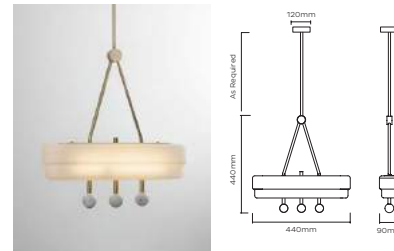

SPATE

SPATE PENDANT LIGHT £ 1,568 (+IVA)
BRUSHED BRASS

SPT0010 – Spate Pendant Light - Green
SPT0011 – Spate Pendant Light - White
Materials = Brass, Glass, Marble
Guatemalan green or Carrara white marble
Brushed brass lacquered as standard
15.5W / 1440lm / 2700k / CRI>80
15.5W Integrated 24V LED
Mains dimmable / TRIAC, External LED driver provided
Weight = 4.6kg net, 5.8kg gross
Standard lead time = 4 - 6 weeks
Ceiling Canopy = Brushed brass
round ceiling canopy H30 x R120mm
Custom brass drop rod at specified length