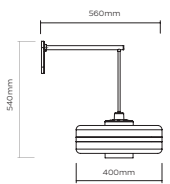

MASINA WALL LIGHT £ 1,088 (+IVA)
BRUSHED BRASS

MSN0020 - Masina Wall Light
Materials = Brass, Steel, Glass
Brushed Brass lacquered as standard
1 x LED E27/26 lamp (not supplied)
Mains dimmable / TRIAC / IP20
8kg net, 10kg gross
Standard lead time = 4 - 6 weeks
Wall Plate = Brushed brass wall plate H150 x W600mm