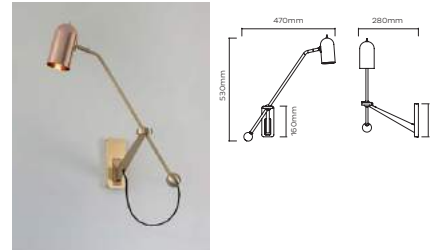

STASIS

STASIS WALL LIGHT £ 1,140 (+IVA)
BRUSHED BRASS

ST50020 – Stasis Wall Light - Bronze
ST50022 – Stasis Wall Light - Polished Copper
Materials = Brass, Copper
Brushed brass lacquered as standard
Custom finishes available
3W / 250lm / 2700k / CRI>80
1 x 3W LED G9-240V or E12-120V (supplied)
Mains dimmable / TRIAC
Weight = 2kg net, 3kg gross
Standard lead time = 4 - 6 weeks
Wall Plate = Brushed brass 80mm wall plate as standard
Toggle switch on shade