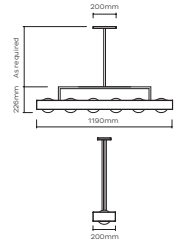

KERNEL PENDANT LIGHT XL £ 2,750 (+IVA)
BRUSHED BRASS

KNL0015 – Kernel Pendant Light XL - Black
KNL0016 – Kernel Pendant Light XL - Blue
KNL0017 – Kernel Pendant Light XL - White
KNL0018 – Kernel Pendant Light XL - Oxblood
Materials = Brass, Aluminium, Glass
Brushed Brass lacquered as standard
18W / 1500lm / 2700k / CRI>80
6 x 3W LED G9-240V or E12-120V (supplied)
Mains dimmable / TRIAC
Weight = 15kg net, 18kg gross
Standard lead time = 4 - 6 weeks
Ceiling Canopy = Brushed brass ceiling canopy
L200 x W 76 x H20mm
Custom brass drop rod at specified length