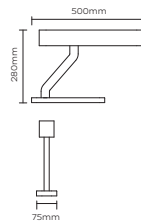

CLT0030 – Colt Table Lamp
Materials = Brass
Brushed Brass lacquered as standard
15.5W / 1450lm / 2700k / CRI>80
Integrated 24V LED module
Mains dimmable / TRIAC
Driver = 1 x 20W LED Integrated driver
Weight = 6.8kg net, 8.5kg gross
Standard lead time = 4 - 6 weeks
Cord = 200cm fabric cord provided
Inline switch on cord