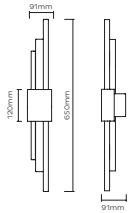

TANTO WALL LIGHT LARGE £ 900 (+IVA)
BRUSHED BRASS

TNT0022 – Tanto Large Wall Light – Green
TNT0023 – Tanto Large Wall Light – White
TNT0025 – Tanto Large Wall Light – Black
Materials = Brass, Marble
Brushed brass lacquered as standard
Green Guatemalan, white Carrara or black Marquina marble
7W / 470lm / 2700k / CRI>80
1 x 7W LED S14D lamp provided
Mains dimmable / TRIAC
Weight = 5kg net, 5.5kg gross
Standard lead time = 4 - 6 weeks
Wall Plate = Brushed brass wall box - 86 x 38mm