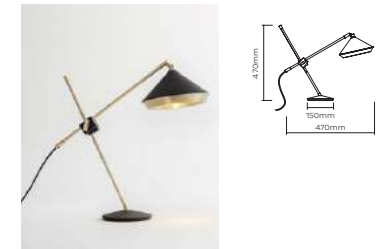

SHEAR TABLE LAMP £ 795 (+IVA)
BRUSHED BRASS

SHR0030 – Shear Table Lamp - Black
SHR0031 – Shear Table Lamp - White

Materials = Brass, Aluminium
Brushed brass lacquered as standard
Custom finishes available
3W / 250lm / 2700k / CRI>80
1 x 3W LED G9-240V or E12-120V (supplied)
Mains dimmable / TRIAC available
Weight = 4.75kg net, 6kg gross
Standard lead time = 4 - 6 weeks
Cord = 200cm fabric cord provided
Inline switch on cord