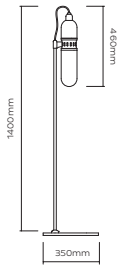

OCC0040 – Occulo Floor Lamp
Materials = Brass, Glass
Brushed Brass lacquered as standard
6W / 400lm / 2700k / CRI>80
1x LED E27/26 T-30 lamp (supplied)
non-dimmable / IP20
Weight = 11.5kg net, 12.5kg gross
Standard lead time = 4 - 6 weeks
Cord = 200cm fabric cord provided
Inline foot switch on cord