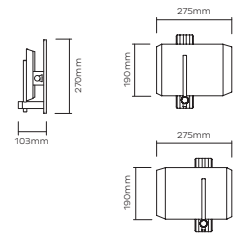

**AEGIS WALL LIGHT** £ 900 (+IVA)  
BRONZE OR COPPER

Aegis Wall Light Left

Aegis Wall Light Right

AGS0020 – Aegis Wall Light Left – Bronze  
 AGS0021 – Aegis Wall Light Left – Copper  
 AGS0022 – Aegis Wall Light Right – Bronze  
 AGS0023 – Aegis Wall Light Right – Copper  
 Materials = Brass, Copper  
 Available in Bronze or Copper metalwork  
 Brushed Brass lacquered shade as standard  
 Custom finishes available  
 6W / 500lm / 2700K / CRI>80  
 2 x 3W LED G9-240V or E12-120V (supplied)  
 LED lamp only MAX 12W  
 Mains dimmable / TRIAC  
 Weight = 3.5kg net, 4.5kg gross  
 Standard lead time = 4 - 6 weeks