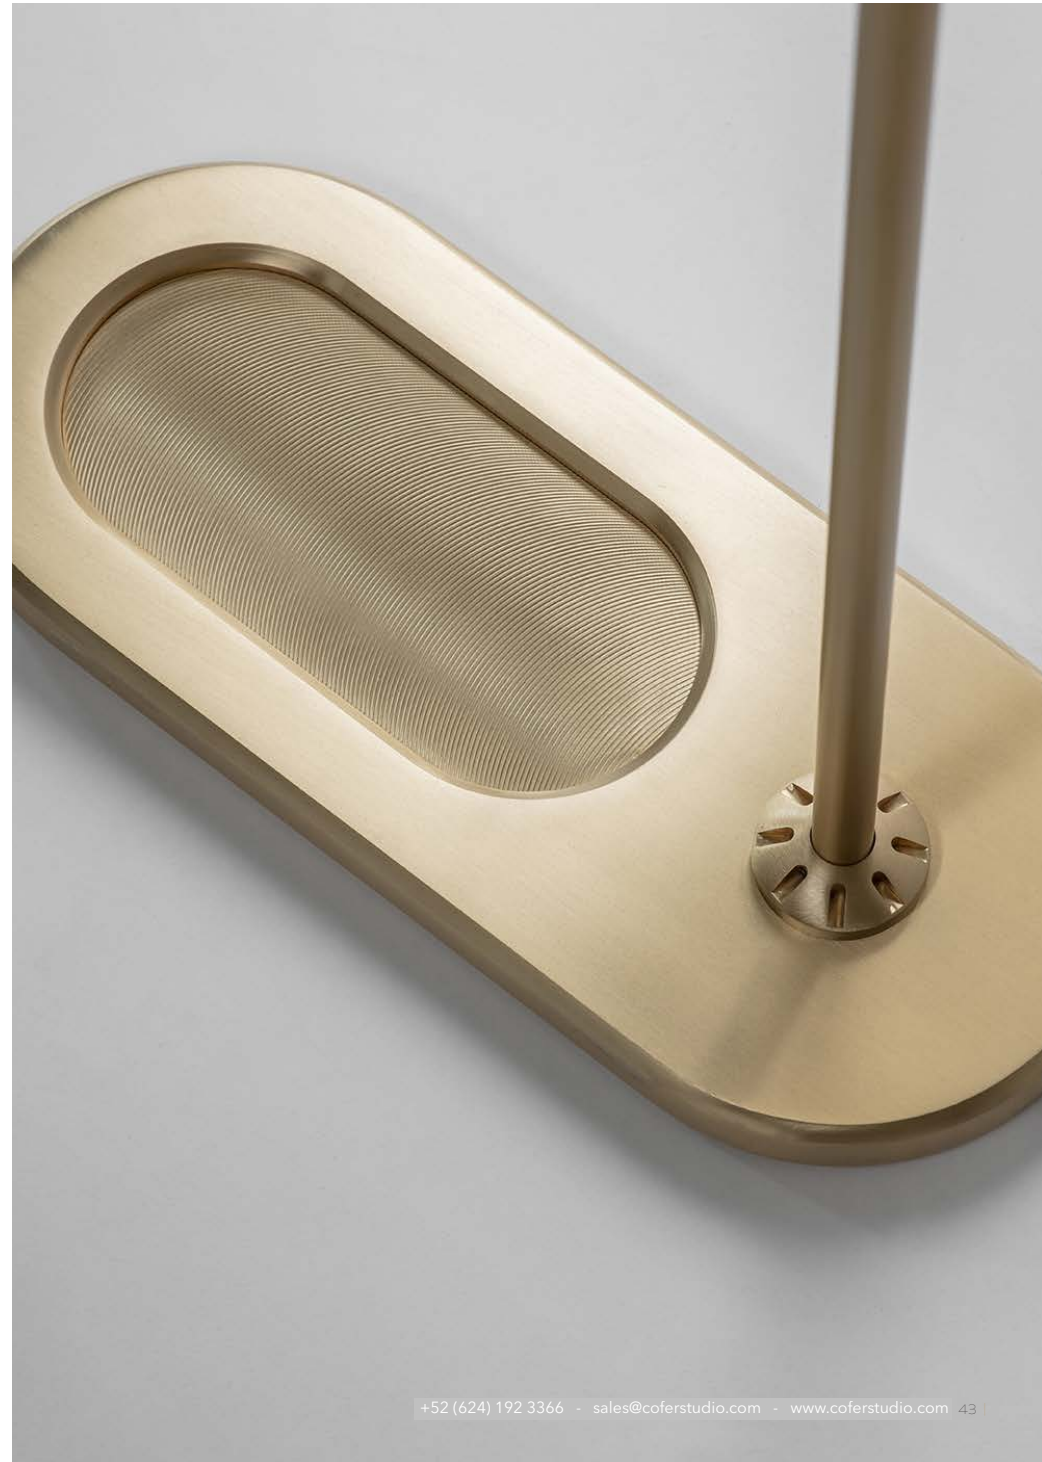

Brushed Brass - £ 1,063 (+IVA)  
 Dark Bronze - £ 1,157 (+IVA)  
 Satin Nickel - £ 1,094 (+IVA)  
**OCCULO WALL LIGHT**  
 BRUSHED BRASS, BRONZED BRASS OR NICKEL

OCC0020 - Occulo Wall Light, Brushed Brass  
 OCC0021 - Occulo Wall Light, Dark Bronze  
 OCC0022 - Occulo Wall Light, Satin Nickel  
 Materials = Brass, Glass  
 Brushed Brass lacquered as standard  
 6W / 400lm / 2700k / CRI>80  
 1 x LED E27/26 T-30 lamp (supplied)  
 non-dimmable / IP20  
 Weight = 2.6kg net, 3kg gross  
 Standard lead time = 4 - 6 weeks  
 Wall Plate = Brass/Bronzed wall plate H140 x W60mm

Brushed Brass - £ 1,244 (+IVA)  
 Dark Bronze - £ 1,369 (+IVA)  
 Satin Nickel - £ 1,307 (+IVA)  
**OCCULO TABLE LAMP**  
 BRUSHED BRASS, BRONZED BRASS OR NICKEL

OCC0035 - Occulo Side Table Lamp, Brushed Brass  
 OCC0036 - Occulo Side Table Lamp, Dark Bronze  
 OCC0037 - Occulo Side Table Lamp, Satin Nickel  
 Materials = Brass, Glass  
 Brushed Brass lacquered as standard  
 6W / 400lm / 2700k / CRI>80  
 1 x LED E27/26 T-30 lamp (supplied)  
 non-dimmable / IP20  
 Weight = 2.5kg net, 3kg gross  
 Standard lead time = 4 - 6 weeks  
 Cord = 200cm fabric cord provided  
 Switch on base

## BERT FRANK

**OCCULO FLOOR LAMP** £ 1,751 (+IVA)  
BRUSHED BRASS

OCC0040 – Occulo Floor Lamp  
Materials = Brass, Glass  
Brushed Brass lacquered as standard  
6W / 400lm / 2700k / CRI>80  
1x LED E27/26 T-30 lamp (supplied)  
non-dimmable / IP20  
Weight = 11.5kg net, 12.5kg gross  
Standard lead time = 4 - 6 weeks  
Cord = 200cm fabric cord provided  
Inline foot switch on cord