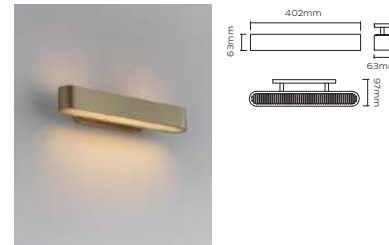

COLT WALL LIGHT FLUSH £ 1,125 (+IVA)
BRUSHED BRASS

CLT0024 – Colt Wall Light Flush
Materials = Brass
Brushed Brass lacquered as standard
15.5W / 1450lm / 2700k / CRI>80
Integrated 24V LED module
Mains dimmable / TRIAC
Driver = 1 x 20W LED Integrated driver
Weight = 4.2kg net, 5.5kg gross
Standard lead time = 4 - 6 weeks
Wall plate =
Brushed brass wallplate - W230 x H60mm