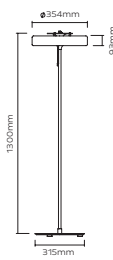

REVOLVE FLOOR LAMP £ 2,813 (+IVA)
BRUSHED BRASS

REVOLVE STEM FLOOR LAMP £ 1,800 (+IVA)
BRUSHED BRASS

RVL0040 – Revolve Floor Lamp – Black
RVL0041 – Revolve Floor Lamp – Blue
RVL0042 – Revolve Floor Lamp – White
RVL0043 – Revolve Floor Lamp – Green
RVL0044 – Revolve Floor Lamp – Oxblood

Materials = Brass, Aluminium,
Polycarbonate

9W / 750lm / 2700k / CRI>80
3 x 3W LED G9-240V or E12-120V
(supplied)

Weight = 26.5kg net, 28kg gross
Standard lead time = 4 - 6 weeks

Cord = 200cm fabric cord provided
Inline foot switch on cord

RVL0060 – Revolve Floor Lamp – Black
RVL0061 – Revolve Floor Lamp – Blue
RVL0062 – Revolve Floor Lamp – White
RVL0063 – Revolve Floor Lamp – Green
RVL0064 – Revolve Floor Lamp – Oxblood

Materials = Brass, Aluminium,
Polycarbonate

9W / 750lm / 2700k / CRI>80
3 x 3W LED G9-240V or E12-120V
(supplied)

Weight = 8.5kg net, 10kg gross
Standard lead time = 4 - 6 weeks

Cord = 200cm fabric cord provided
Pull chain switch on lamp