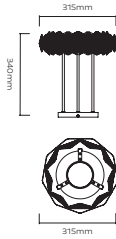

RTE0030 - Rote Table Lamp
Materials = Brass, Steel, Polycarbonate
Brushed brass lacquered as standard
14W / 1100lm / 2700k / CRI>80
Driver = 15W plug driver
Non-dimmable as standard
Switch dim / Bluetooth dimming available
Weight = 6kg net, 7.5kg gross
Standard lead time = 4 - 6 weeks
Cord = 200cm fabric cord provided
Inline switch on cord