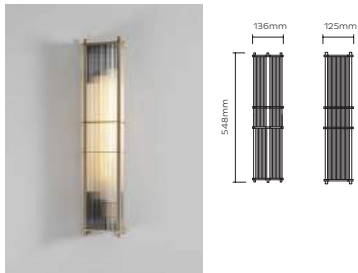

ARBOR WALL LIGHT FLUSH *Summer 2022
SATIN BRASS