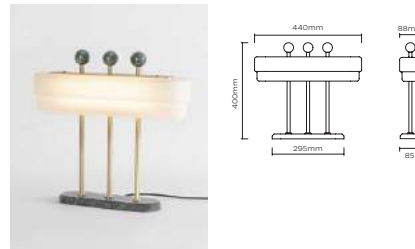

SPATE TABLE LIGHT £ 1,530 (+IVA)
BRUSHED BRASS

SPT0030 – Spate Table Lamp - Green
SPT0031 – Spate Table Lamp - White
Materials = Brass, Glass, Marble
Guatemalan green or Carrara white marble
Brushed brass lacquered as standard
15.5W / 1440lm / 2700k / CRI>80
15.5W Integrated 24V LED
Driver = 15W plug driver
Non-dimmable as standard
Switch dim / Bluetooth dimming available
Weight = 4.2kg net, 5.5kg gross
Standard lead time = 4 - 6 weeks
Cord = 200cm fabric cord provided
Inline switch on cord