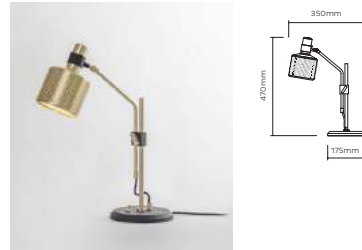

RIDDLE SINGLE TABLE LAMP £ 975 (+IVA)
BRUSHED BRASS