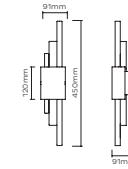

TNT0020 – Tanto Small Wall Light – Green
TNT0021 – Tanto Small Wall Light – White
TNT0024 – Tanto Small Wall Light – Black
Materials = Brass, Marble
Brushed brass lacquered as standard
Green Guatemalan, white Carrara or black Marquina marble
4.5W / 250lm / 2700k / CRI>80
1 x 4.5W LED S14D lamp provided
Mains dimmable / TRIAC
Weight = 4kg net, 5kg gross
Standard lead time = 4 - 6 weeks
Wall Plate = Brushed brass wall box - 86 x 38mm