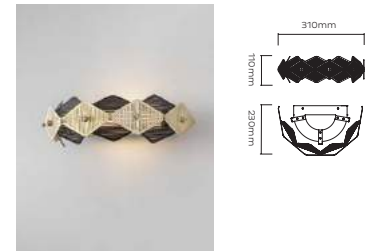

ROTE WALL LIGHT £ 1,125 (+IVA)
BRUSHED BRASS AND BLACK POWDERCOAT

RTE0020 – Rote Wall Light
Materials = Brass, Steel, Polycarbonate
Brushed brass lacquered and black powdercoat as standard
8W / 590lm / 2700k / CRI>80
Driver = Internal 120V/240V - 20W / 24V / CV
Mains dimmable / TRIAC
Weight = 2kg net, 2.5kg gross.
Standard lead time = 4 - 6 weeks
Wall Plate = Brushed Brass Wall box -
W205 x H45 mm