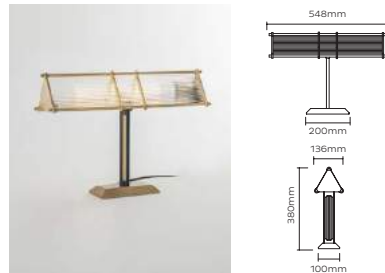

ARBOR TABLE LAMP *Summer 2022
SATIN BRASS

ARB0014 – Arbor Linear Pendant 1 – Satin Brass
Materials = Brass, Acrylic
Brushed brass as standard
Custom finishes available
6W / 420lm / 2700k / CRI>80
1x 6W LED E26-120V or E27-240V (supplied)
Non-dimmable
Weight = 6kg net, 7kg gross
Standard lead time = 4 – 6 weeks
Cord = 200cm fabric cord provided
Inline switch on cord
Releasing 2022