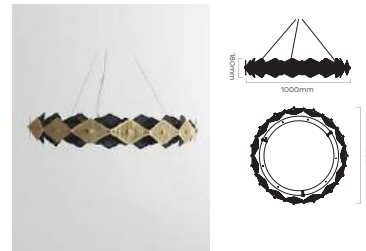

ROTE PENDANT LIGHT LARGE £ 7,350 (+IVA)
BRUSHED BRASS AND BLACK POWDERCOAT

RTE0012 – Rote Pendant Light Large
Materials = Brass, Steel, Polycarbonate
Brushed brass lacquered and black powdercoat as standard
140W / 12500lm / 2700k / CRI>80
Driver = Remote 120V/240V - 140W / 24V / CV
Mains / triarc dimming
DALI/ Bluetooth dimming available
Weight = 18kg net.
Standard lead time = 4 - 6 weeks
Ceiling Canopy = Brushed brass
round ceiling canopy H30 x R120mm
3 x Adjustable suspension cables