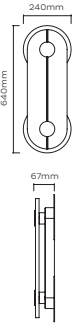

BRC0021 – Brace Wall Light Large – Brass
BRC0023 – Brace Wall Light Large – Nickel
Materials = Brass, Alabaster
Available in brushed brass or nickel metalwork
Metalwork lacquered as standard
15W Integrated 12V LED
Inbuilt 120/240V CC LED driver
1375lm (source) / 2700k / IP44
Mains dimmable / TRIAC
Weight = 2.5kg net, 3.5kg gross
Standard lead time = 4 - 6 weeks