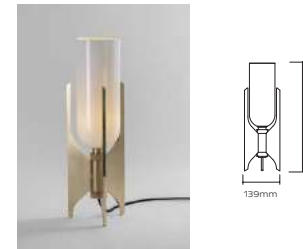

PNN0030 - Pennon Table Lamp - Brass
PNN0031 - Pennon Table Lamp - Bronze

Materials = Brass, Fine bone china
Brushed brass w/ polished brass edge
Bronzed brass w/ brushed brass edge
3W / 250lm / 2700k / CRI>80
1 x 3W LED G9-240V or E12-120V (supplied)
Mains dimmable / TRIAC
Weight = 3kg net, 4kg gross
Standard lead time = 4 - 6 weeks
Cord = 200cm fabric cord provided
Inline switch on cord

Brushed Brass - £ 2,175 (+IVA)
Dark Bronze - £ 2,250 (+IVA)
PENNON WALL LIGHT
BRUSHED BRASS OR BRONZED BRASS