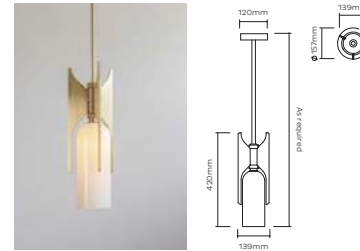

Brushed Brass - £ 1,538 (+IVA)
Dark Bronze - £ 1,740 (+IVA)
PENNON PENDANT LIGHT
BRUSHED BRASS OR BRONZED BRASS

PNN0010 - Pennon Pendant Light - Brass
PNN0011 - Pennon Pendant Light - Bronze

Materials = Brass, Fine bone china
Brushed brass w/ polished brass edge
Bronzed brass w/ brushed brass edge
3W / 250lm / 2700k / CRI>80
1 x 3W LED G9-240V or E12-120V (supplied)
Mains dimmable / TRIAC
Weight = 4kg net, 5kg gross
Standard lead time = 4 - 6 weeks
Ceiling Canopy = Brushed brass round ceiling canopy H30 x R116mm
Custom brass drop rod at specified length

Brushed Brass - £ 1,493 (+IVA)
Dark Bronze - £ 1,568 (+IVA)
PENNON TABLE LAMP
BRUSHED BRASS OR BRONZED BRASS