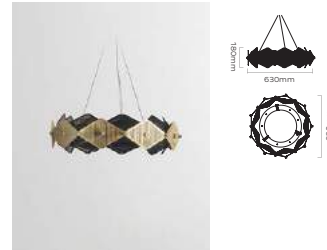

RTE0010 – Rote Pendant Light Small
Materials = Brass, Steel, Polycarbonate
Brushed brass lacquered and black powdercoat as standard
60W / 5700lm / 2700k / CRI>80
Driver = Remote 120V/240V - 60W / 24V / CV
Mains / triarc dimming
DALI/ Bluetooth dimming available
Weight = 10kg net.
Standard lead time = 4 - 6 weeks
Ceiling Canopy = Brushed brass
round ceiling canopy H30 x R120mm
3 x Adjustable suspension cables