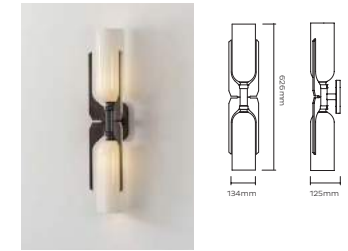

PNN0020 - Pennon Wall - Brass
PNN0021 - Pennon Wall - Bronze

Materials = Brass, Fine bone china
Brushed brass w/ polished brass edge
Bronzed brass w/ brushed brass edge
6W / 500lm / 2700k / CRI>80
2 x 3W LED G9-240V or E12-120V (supplied)
Mains dimmable / TRIAC
Weight = 4kg net, 5kg gross
Standard lead time = 4 - 6 weeks
Wall Plate = Brass/Bronzed wall plate
H140 x W60mm

Brushed Brass - £ 2,498 (+IVA)
Dark Bronze - £ 2,723 (+IVA)
PENNON FLOOR LAMP
BRUSHED BRASS OR BRONZED BRASS