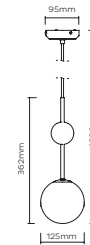

# RIFT

**RIFT PENDANT LIGHT** £ 638 (+IVA)  
BRUSHED BRASS

**RIFT WALL LIGHT** £ 975 (+IVA)  
BRUSHED BRASS

RFT0010 – Rift Pendant Light  
Materials = Brass, Glass  
Brushed brass lacquered as standard  
3W / 250lm / 2700k / CRI>80  
1x 3W LED G9-240V or E12-120V (supplied)  
Mains dimmable / TRIAC  
Weight = 3.5kg net, 4.2kg gross  
Standard lead time = 4 - 6 weeks  
Ceiling Canopy = Brushed brass round ceiling canopy H30 x R116mm  
Adjustable 200cm fabric cord provided