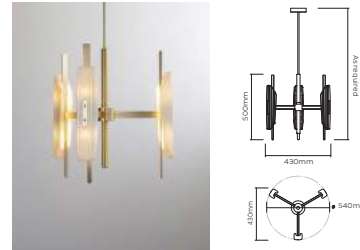

GLAIVE PENDANT LIGHT £ 2,625 (+IVA)
BRUSHED BRASS

GLV0010 – Glaive pendant Light
Materials = Brass, Fine Bone China
Brushed Brass lacquered as standard
Custom finishes available
18W / 1500lm / 2700k / CRI>80
6 x 3W LED G9-240V or E12-120V (supplied)
Mains dimmable / TRIAC
Weight = 8kg net, 10kg gross
Standard lead time = 4 - 6 weeks
Ceiling Canopy = Brushed brass round ceiling canopy H30 x R116mm
Custom brass drop rod at specified length