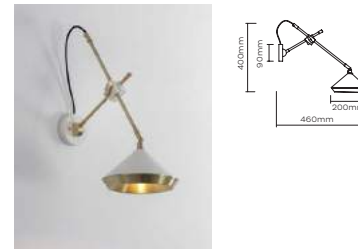

SHEAR WALL LIGHT £ 675 (+IVA)
BRUSHED BRASS

SHR0020 – Shear Wall Light - Black
SHR0021 – Shear Wall Light - White

Materials = Brass, Aluminium
Brushed brass lacquered as standard
Custom finishes available
3W / 250lm / 2700k / CRI>80
1 x 3W LED G9-240V or E12-120V (supplied)
Mains dimmable / TRIAC
Weight = 2kg net, 3kg gross
Standard lead time = 4 - 6 weeks
Wall Plate = Powdercoated 80mm wall
plate as standard