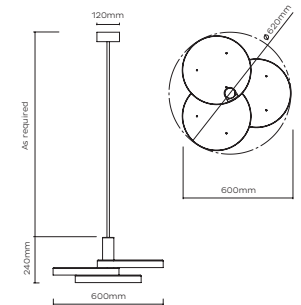

TRIARC

TRIARC PENDANT LIGHT £ 2,820 (+IVA)
BRUSHED BRASS

TRC0010 – Triarc Pendant Light – Black
TRC0011 – Triarc Pendant Light – Opal
Materials = Brass, Acrylic
Brushed brass lacquered as standard
Black or Opal polycarbonate diffusers
Custom finishes available
27W / 2250lm / 2700k / CRI>80
9 x 3W LED G9-240V or E12-120V (supplied)
Mains dimmable / TRIAC
Weight = 14kg net, 15kg gross
Standard lead time = 4 - 6 weeks
Ceiling Canopy = Brushed brass
round ceiling canopy H30 x R120mm
Custom brass drop rod at specified length