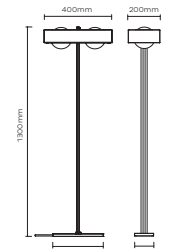

KERNEL FLOOR LAMP £ 1,875 (+IVA)
BRUSHED BRASS

KNL0040 – Kernel Floor Lamp - Black
KNL0041 – Kernel Floor Lamp - Blue
KNL0042 – Kernel Floor Lamp - White
KNL0043 – Kernel Table Lamp - Oxblood
Materials = Brass, Aluminium, Glass
Brushed Brass lacquered as standard
6W / 500lm / 2700k / CRI>80
2 x 3W LED G9-240V or E12-120V (supplied)
Mains dimmable / TRIAC
Weight = 13.5kg net, 18kg gross
Standard lead time = 4 - 6 weeks
Cord = 200cm fabric cord provided
Inline foot switch on cord