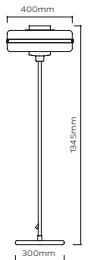

MASINA FLOOR LAMP £ 1,875 (+IVA)
BRUSHED BRASS

MSN0040 - Masina Floor Lamp
Materials = Brass, Steel, Glass
Brushed Brass lacquered as standard
1 x LED E27/26 lamp (not supplied)
Mains dimmable / TRIAC / IP20
16kg net, 20kg gross
Standard lead time = 4 - 6 weeks
Cord = 200cm fabric cord provided
Inline foot switch on cord