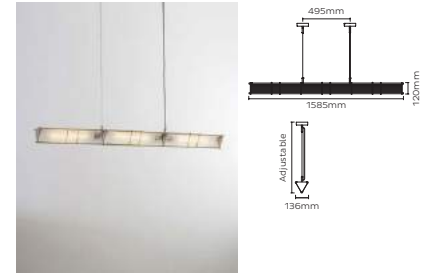

ARBOR LINEAR PENDANT 3 *Summer 2022
SATIN BRASS

ARB0016 – Arbor Linear Pendant 3 – Satin Brass
Materials = Brass, Acrylic
Brushed brass as standard
Custom finishes available
18W / 1260lm / 2700k / CRI>80
3x 6W LED E26-120V or E27-240V (supplied)
Non-dimmable
Weight = 12kg net, 13kg gross
Standard lead time = 4 - 6 weeks
Ceiling Canopy = Brushed brass round ceiling canopy H30 x R116mm
Releasing 2022