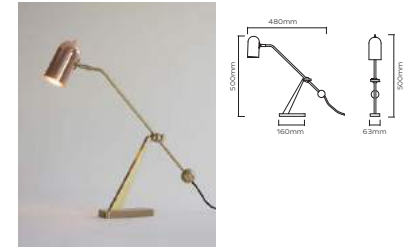

STASIS TABLE LAMP £ 1,313 (+IVA)
BRUSHED BRASS

ST50030 – Stasis Table Lamp - Bronze
ST50032 – Stasis Table Lamp - Polished Copper
Materials = Brass, Copper
Brushed brass lacquered as standard
Custom finishes available
3W / 250lm / 2700k / CRI>80
1 x 3W LED G9-240V or E12-120V (supplied)
Mains dimmable / TRIAC available
Weight = 8kg net, 9.2kg gross
Standard lead time = 4 - 6 weeks
Cord = 200cm fabric cord provided
Toggle switch on shade