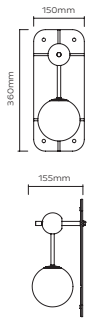

RFT0020 – Rift Wall Light
Materials = Brass, Glass
Brushed brass lacquered as standard
3W / 250lm / 2700k / CRI>80 / IP44
1x 3W LED G9-240V or E12-120V (supplied)
Mains dimmable / TRIAC
Weight = 3.5kg net, 4.2kg gross
Standard lead time = 4 - 6 weeks
Wall Plate = Brass H350 x W150mm