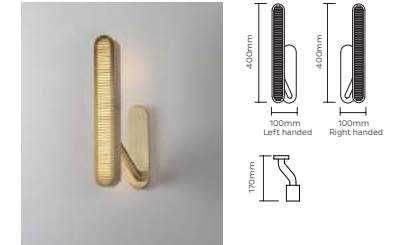

COLT WALL LIGHT SINGLE £ 1,313 (+IVA)
BRUSHED BRASS

CLT0020 – Colt Wall Light Single - Left
CLT0021 – Colt Wall Light Single - Right
Materials = Brass
Brushed Brass lacquered as standard
15.5W / 1450lm / 2700k / CRI>80
Integrated 24V LED module
Mains dimmable / TRIAC
Driver = 1 x 20W LED Integrated driver
Weight = 4.2kg net, 5.5kg gross
Standard lead time = 4 - 6 weeks
Wall plate =
Brushed brass wallplate - H230 x W60mm