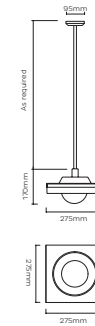

# KINS

**KINS PENDANT LIGHT** £ 750 (+IVA)  
BRUSHED BRASS

**KINS WALL LIGHT** £ 750 (+IVA)  
BRUSHED BRASS

KN50010 – Kins Pendant Light - Black  
KN50011 – Kins Pendant Light - White  
Materials = Brass, Aluminium, Glass.  
Brushed Brass lacquered as standard  
3W / 250lm / 2700k / CRI>80  
1x 3W LED G9-240V or E12-120V (supplied)  
Mains dimmable / TRIAC  
Weight = 4kg net, 5kg gross  
Standard lead time = 4 - 6 weeks  
Ceiling Canopy = Brushed brass round  
ceiling canopy H30 x R116mm  
Custom brass drop rod at specified length