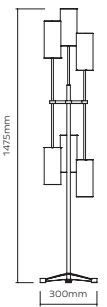

PUGIL FLOOR LAMP £ 2,063 (+IVA)
BRUSHED BRASS

PGL0040 – Pugil Floor Lamp
Materials = Brass, Fabric
Brushed brass lacquered as standard
Ivory fabric shades
6x LED E27/26 lamp (not supplied)
Mains dimmable / TRIAC available
Weight = 9.5kg net, 11kg gross
Standard lead time = 4 - 6 weeks
Cord = 200cm fabric cord provided
Inline switch on cord

PUGIL