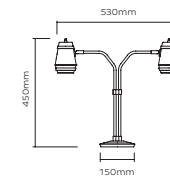

CASK TABLE LAMP £ 1,200 (+IVA)
BRUSHED BRASS

CSK0030 – Cask Table Lamp
Materials = Brass
Brushed Brass lacquered as standard
6W / 500lm / 2700k / CRI>80
2x 3W LED G9-240V or E12-120V (supplied)
LED lamp only MAX 12W
Mains dimmable / TRIAC
Weight = 5.8kg net, 7kg gross
Standard lead time = 4 - 6 weeks
200cm fabric cord provided
Switch on lamp (CE cert)
Inline switch on cord (UL cert)
5amp plug available