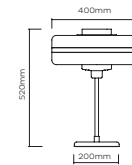

MASINA TABLE LAMP £ 1,125 (+IVA)
BRUSHED BRASS

MSN0030 - Masina Table Lamp
Materials = Brass, Steel, Glass
Brushed Brass lacquered as standard
1 x LED E27/26 lamp (not supplied)
Mains dimmable / TRIAC / IP20
10kg net, 12kg gross
Standard lead time = 4 - 6 weeks
Cord = 200cm fabric cord provided
Inline switch on cord