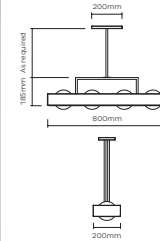

KNL0010 – Kernel Pendant Light - Black
KNL0011 – Kernel Pendant Light - Blue
KNL0012 – Kernel Pendant Light - White
KNL0013 – Kernel Pendant Light - Oxblood
Materials = Brass, Aluminium, Glass
Brushed Brass lacquered as standard
12W / 1000lm / 2700k / CRI>80
4 x 3W LED G9-240V or E12-120V (supplied)
Mains dimmable / TRIAC
Weight = 6.5kg net, 7.2kg gross
Standard lead time = 4 - 6 weeks
Ceiling Canopy = Brushed brass ceiling canopy
L200 x W 76 x H20mm
Custom brass drop rod at specified length