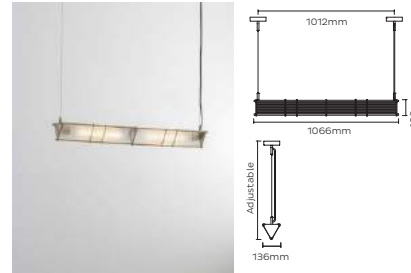

ARBOR LINEAR PENDANT 2 *Summer 2022
SATIN BRASS

ARB0015 – Arbor Linear Pendant 2 – Satin Brass
Materials = Brass, Acrylic
Brushed brass as standard
Custom finishes available
12W / 840lm / 2700k / CRI>80
2x 6W LED E26-120V or E27-240V (supplied)
Non-dimmable
Weight = 8kg net, 9kg gross
Standard lead time = 4 - 6 weeks
Ceiling Canopy = Brushed brass round ceiling canopy H30 x R116mm
Releasing 2022