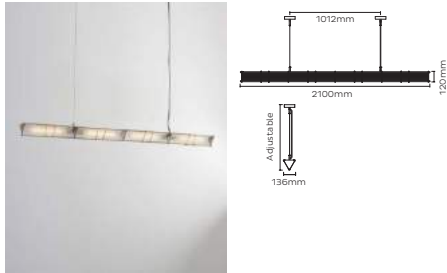

ARBOR LINEAR PENDANT 4 *Summer 2022
SATIN BRASS