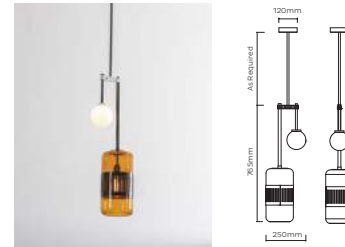

LIZAK

LIZAK DROP PENDANT LIGHT £ 1,800 (+IVA)
BRUSHED OR BRONZED BRASS

LSK0013 – Lizak Drop Pendant Light – Peacock / Brass
LSK0014 – Lizak Drop Pendant Light – Smoked / Brass
LSK0015 – Lizak Drop Pendant Light – Amber / Bronze

Materials = Brass, Aluminium, Glass
Brushed brass lacquered w/ black detail
Bronzed brass waxed w/ white detail
>3W / >250lm / 2700k / CRI>80
1 x 3W LED G9-240V or E12-120V (supplied)
1 x E27/26 LED filament lamp (not supplied)
Mains dimmable / TRIAC

Weight = 4.8kg net, 5.8kg gross
Standard lead time = 4 - 6 weeks
Ceiling Canopy = Brushed brass round ceiling canopy
H30 x R116mm
Custom brass drop rod at specified length