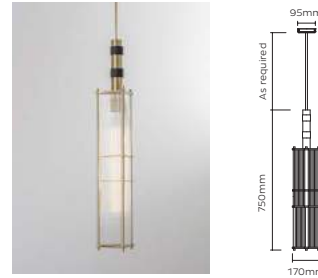

ARB0010 – Arbor Pendant Light – Satin Brass
Materials = Brass, Acrylic
Brushed brass as standard
Custom finishes available
6W / 420lm / 2700k / CRI>80
1 x 6W LED E26-120V or E27-240V (supplied)
Non-dimmable
Weight = 5kg net, 6kg gross
Standard lead time = 4 - 6 weeks
Ceiling Canopy = Brushed brass round ceiling canopy H30 x R116mm
Custom brass drop rod at specified length