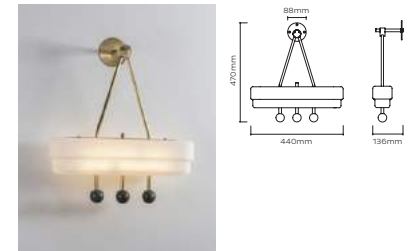

SPATE WALL LIGHT £ 1,470 (+IVA)
BRUSHED BRASS

SPT0020 – Spate Wall Light - Green
SPT0021 – Spate Wall Light - White
Materials = Brass, Glass, Marble
Guatemalan green or Carrara white marble
Brushed brass lacquered as standard
15.5W / 1440lm / 2700k / CRI>80
15.5W Integrated 24V LED
Mains dimmable / TRIAC, External LED driver provided
Weight = 4kg net, 5.2kg gross
Standard lead time = 4 - 6 weeks
Wall Plate = Brushed brass 80mm wall
plate as standard