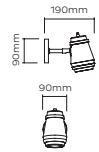

CASK WALL LIGHT £ 600 (+IVA)
BRUSHED BRASS

CSK0010 – Cask Wall Light
Materials = Brass
Brushed Brass lacquered as standard
3W / 250lm / 2700k / CRI>80
1 x 3W LED G9-240V or E12-120V (supplied)
LED lamp only MAX 12W
Mains dimmable / TRIAC
Weight = 2kg net, 3kg gross
Standard lead time = 4 - 6 weeks
Wall Plate = Brushed brass 80mm wall canopy
as standard