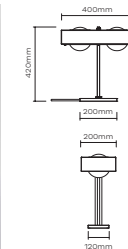

KERNEL TABLE LAMP £ 1,275 (+IVA)
BRUSHED BRASS

KNL0030 – Kernel Table Lamp - Black
KNL0031 – Kernel Table Lamp - Blue
KNL0032 – Kernel Table Lamp - White
KNL0033 – Kernel Table Lamp - Oxblood
Materials = Brass, Aluminium, Glass
Brushed Brass lacquered as standard
6W / 500lm / 2700k / CRI>80
2 x 3W LED G9-240V or E12-120V (supplied)
Mains dimmable / TRIAC
Weight = 6kg net, 7.5kg gross
Standard lead time = 4 - 6 weeks
Cord = 200cm fabric cord provided
Inline switch on cord