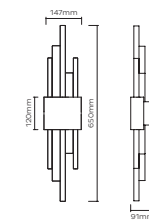

TANTO WALL LIGHT DOUBLE £ 1,238 (+IVA)
BRUSHED BRASS

TNT0026 – Tanto Double Wall Light – Green
TNT0027 – Tanto Double Wall Light – White
TNT0028 – Tanto Double Wall Light – Black
Materials = Brass, Marble
Brushed brass lacquered as standard
Green Guatemalan, white Carrara or black Marquina marble
11.5W / 720lm / 2700k / CRI>80
1 x 4.5W, 1 x 7W LED S14D lamps provided
Mains dimmable / TRIAC
Weight = 5.5kg net, 6kg gross
Standard lead time = 4 - 6 weeks
Wall Plate = Brushed brass wall box - 86 x 86mm