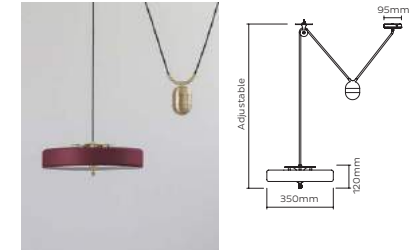

REVOLVE RISE & FALL £ 1,470 (+IVA)
BRUSHED BRASS

RVL0090 – Revolve Rise & Fall - Black
RVL0091 – Revolve Rise & Fall - Blue
RVL0092 – Revolve Rise & Fall - White
RVL0093 – Revolve Rise & Fall - Green
RVL0094 – Revolve Rise & Fall - Oxblood
Materials = Brass, Aluminium, Polycarbonate
9W / 750lm / 2700k / CRI>80
3 x 3W LED G9-240V or E12-120V (supplied)
Mains dimmable / TRIAC
Weight = 8kg net, 9kg gross
Standard lead time = 4 - 6 weeks
Ceiling Canopy = Brushed brass round ceiling canopy H30 x R116mm